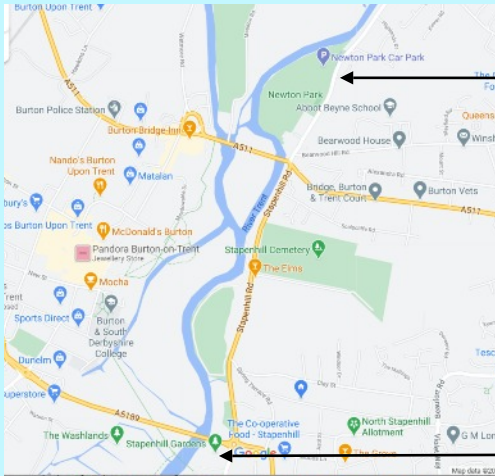

Saturday 27th November 2021

Ferry Bridge (Burton) TT

Check-in, Start, Finish

Suitable for Novices

Any boat

Circular course.

Enter online (www.wildwater.org.uk), close Midnight 25th November 2021

Start and finish: Newton Park, Newton Road, Burton on Trent DE15 0TU

Check in: 9:30 till 10:30 am (late entries only, no change given, £5 and subject to available space)

Turn, anticlockwise

Start list/times and results published online.

Start time: 11:00am, on car park side, 1 minute intervals

Finish: opposite car park.

Turn: Anticlockwise around right hand bridge pillars.

Safety: Check risk assessment (online). Usual WWR safety requirements (helmets not required)

BA's required by all.

Hazards: swans, shallows, underwater obstructions, rowers.

Warm-up: downstream of the start

Turn Bridge